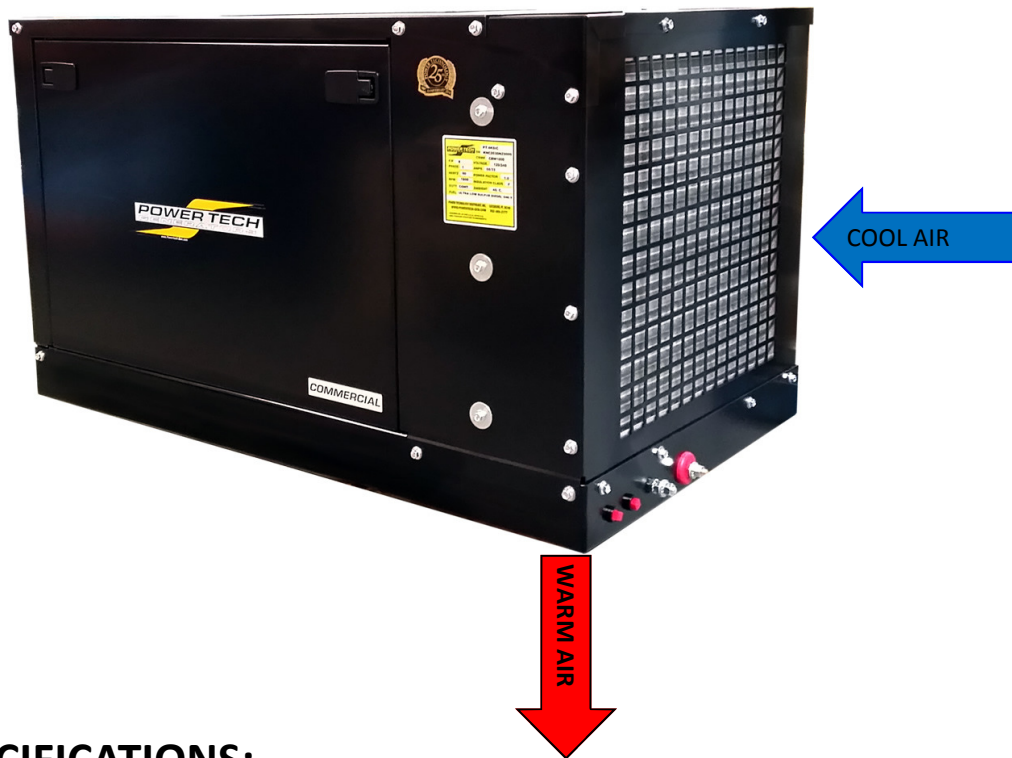

POWER TECH GENERATORS

**SUPER COMPACT DIESEL
POWERED ENCLOSED
UNIT OPERATES AT
65 DECIBELS AT FULL
LOAD**

PT-8KSiC

**Available in 120/240 VAC or 120 VAC Only 60 Hz Single Phase
Optional Configuration 220VAC 50 Hz (6.6kW)**

**COVERED BY POWER TECH'S
EXCLUSIVE 2 YEAR / 3000
HOUR LIMITED WARRANTY**

POWER TECHNOLOGY SOUTHEAST, INC.

WWW.POWERTECH-GEN.COM

800-760-0027

352-787-5545 FAX

LEESBURG, FLORIDA, U.S.A.

- Tier 4f Kubota 1105 CARB AND EPA CERTIFIED
- 1800 RPM Operation for long life
- Sound Attenuated Polyester Powder Coated Aluminum Enclosure
- Brushless Alternating Current Generator
- Automatic Voltage Regulator
- Main Line Set Mounted Circuit Breaker
- Flat Bottom Plate for ease of installation
- High Ambient Aluminum Radiator with Super Quiet Clutch Fan
- Dry Type Air Cleaner, Spin on Lube & Fuel Filters
- 12VDC Starting Motor, 30 AMP 12VDC Battery Charging Alternator
- Safety Shutdowns for High Water Temperature and Low Oil Pressure
- Integral Critical Exhaust Silencer with Stainless Steel Exhaust Flex
- Single Touch Start/Stop Switch with Condition Indicator Light
- Convenient Single Side Service
- Notched enclosure for easier AC and DC Wiring connections with external Fuel and Battery Ports and Direct Coolant Fill Access
- Easy Access 12VDC Fuel Pump
- Kevlar Long Life Belt with Pre-Installed spare
- Field Switchable Engine Exhaust Exit Port (Down or Side Out)

SPECIFICATIONS:
LENGTH: 40.75"
WIDTH: 25"
HEIGHT: 23.75"
515#
FULL LOAD: 0.8 G.P.H.
HALF LOAD: 0.4 G.P.H.

Quiet, Dependable Power

Power Tech products are the pinnacle of perfection in power generation. We are one of the world's leading manufacturers and suppliers of mobile diesel generators. We offer an expansive generator selection ranging from 3KW to 300 KW for standby, marine generators, military projects and gas/diesel electric vehicles. Our products are distributed worldwide from our manufacturing base in Leesburg, Florida.