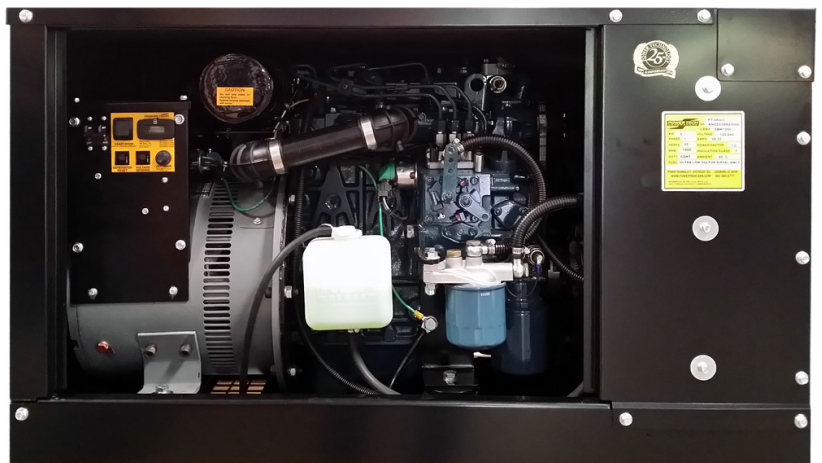

POWER TECH GENERATORS

**SUPER COMPACT DIESEL
POWERED ENCLOSED
UNIT OPERATES AT
65 DECIBELS AT FULL
LOAD**

PT-8KSiC

**Available in 120/240 VAC or 120 VAC Only 60 Hz Single Phase
Optional Configuration 220VAC 50 Hz (6.6kW)**

**COVERED BY POWER TECH'S
EXCLUSIVE 2 YEAR / 3000
HOUR LIMITED WARRANTY**

POWER TECHNOLOGY SOUTHEAST, INC.

WWW.POWERTECH-GEN.COM

800-760-0027

352-787-5545 FAX

LEESBURG, FLORIDA, U.S.A.

- Tier 4f Kubota 1105 CARB AND EPA CERTIFIED
- 1800 RPM Operation for long life
- Sound Attenuated Polyester Powder Coated Aluminum Enclosure
- Brushless Alternating Current Generator
- Automatic Voltage Regulator
- Main Line Set Mounted Circuit Breaker
- Flat Bottom Plate for ease of installation
- High Ambient Aluminum Radiator with Super Quiet Clutch Fan
- Dry Type Air Cleaner, Spin on Lube & Fuel Filters
- 12VDC Starting Motor, 30 AMP 12VDC Battery Charging Alternator
- Safety Shutdowns for High Water Temperature and Low Oil Pressure
- Integral Critical Exhaust Silencer with Stainless Steel Exhaust Flex
- Single Touch Start/Stop Switch with Condition Indicator Light
- Convenient Single Side Service
- Notched enclosure for easier AC and DC Wiring connections with external Fuel and Battery Ports and Direct Coolant Fill Access
- Easy Access 12VDC Fuel Pump
- Kevlar Long Life Belt with Pre-Installed spare
- Field Switchable Engine Exhaust Exit Port (Down or Side Out)

SPECIFICATIONS:
LENGTH: 40.75"
WIDTH: 25"
HEIGHT: 23.75"
515#
FULL LOAD: 0.8 G.P.H.
HALF LOAD: 0.4 G.P.H.

Quiet, Dependable Power

Power Tech products are the pinnacle of perfection in power generation. We are one of the world's leading manufacturers and suppliers of mobile diesel generators. We offer an expansive generator selection ranging from 3KW to 300 KW for standby, marine generators, military projects and gas/diesel electric vehicles. Our products are distributed worldwide from our manufacturing base in Leesburg, Florida.