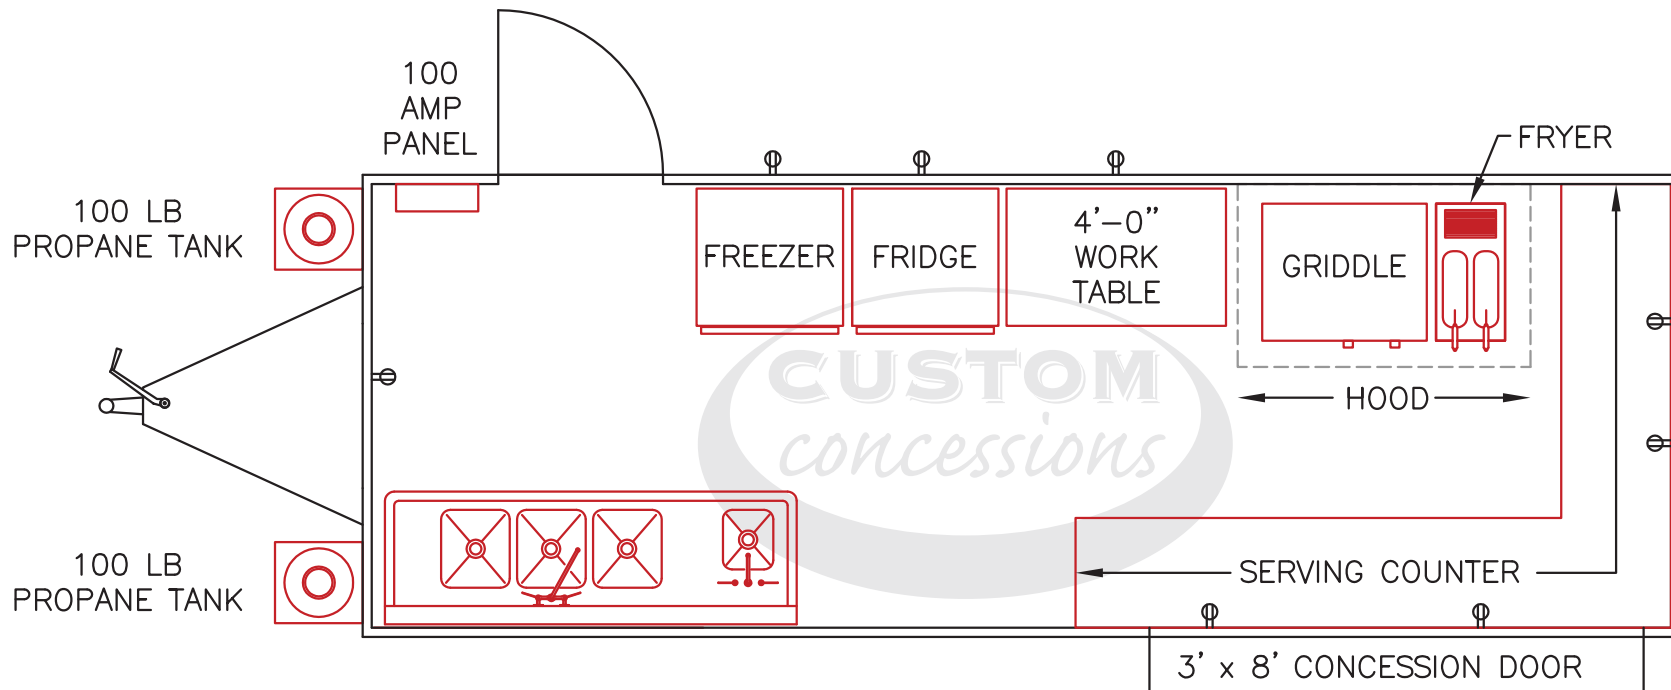

CALL US TOLL FREE: (800) 910-8533

Custom Concessions
12640 Bermuda Triangle Road
Chester, VA 23836

Phone: (800) 910-8533
Fax: (804) 706-1294
Email: sales@customconcessions.com

8.5' x 24' Sample Floorplan