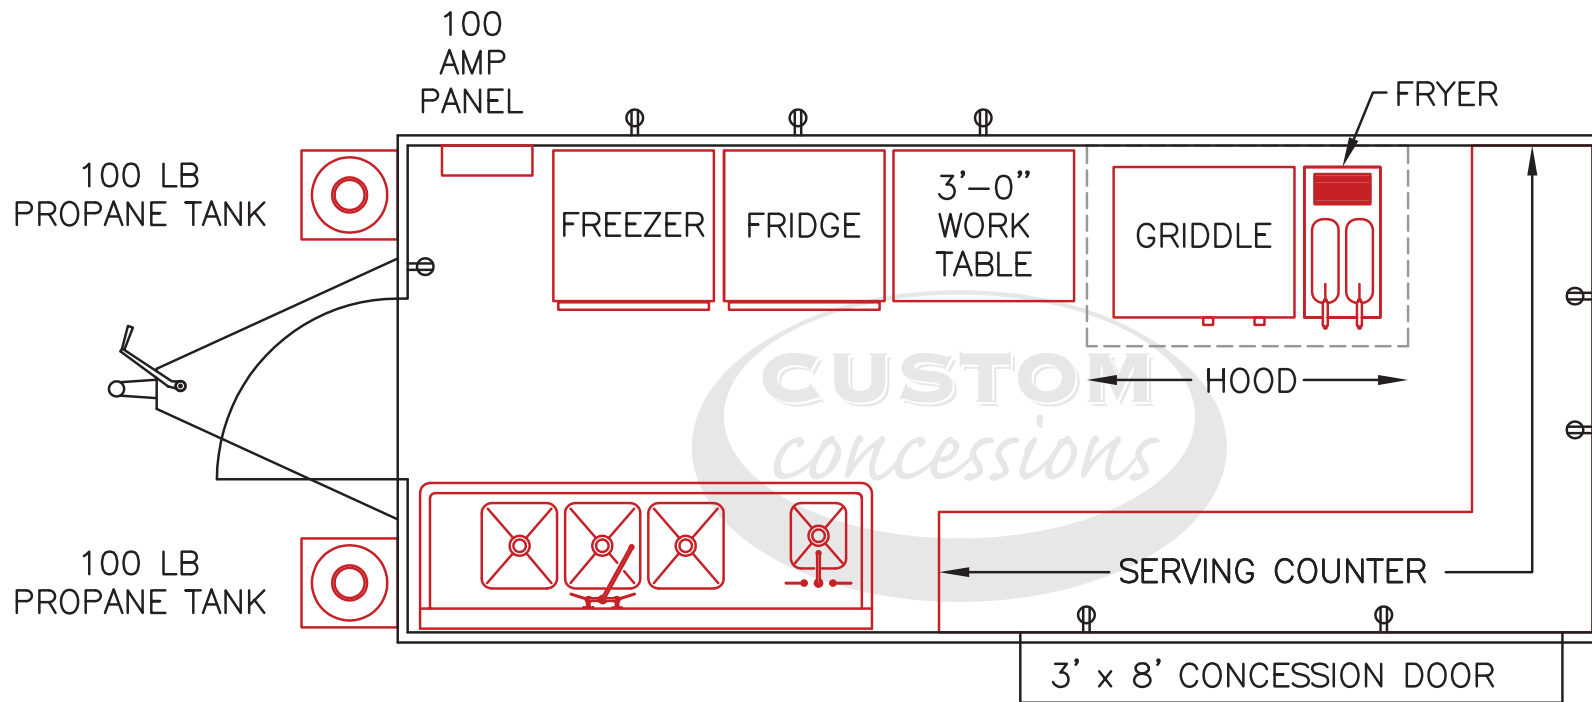

CALL US TOLL FREE: (800) 910-8533

Custom Concessions
12640 Bermuda Triangle Road
Chester, VA 23836

Phone: (800) 910-8533
Fax: (804) 706-1294
Email: sales@customconcessions.com

8.5' x 20' Sample Floorplan