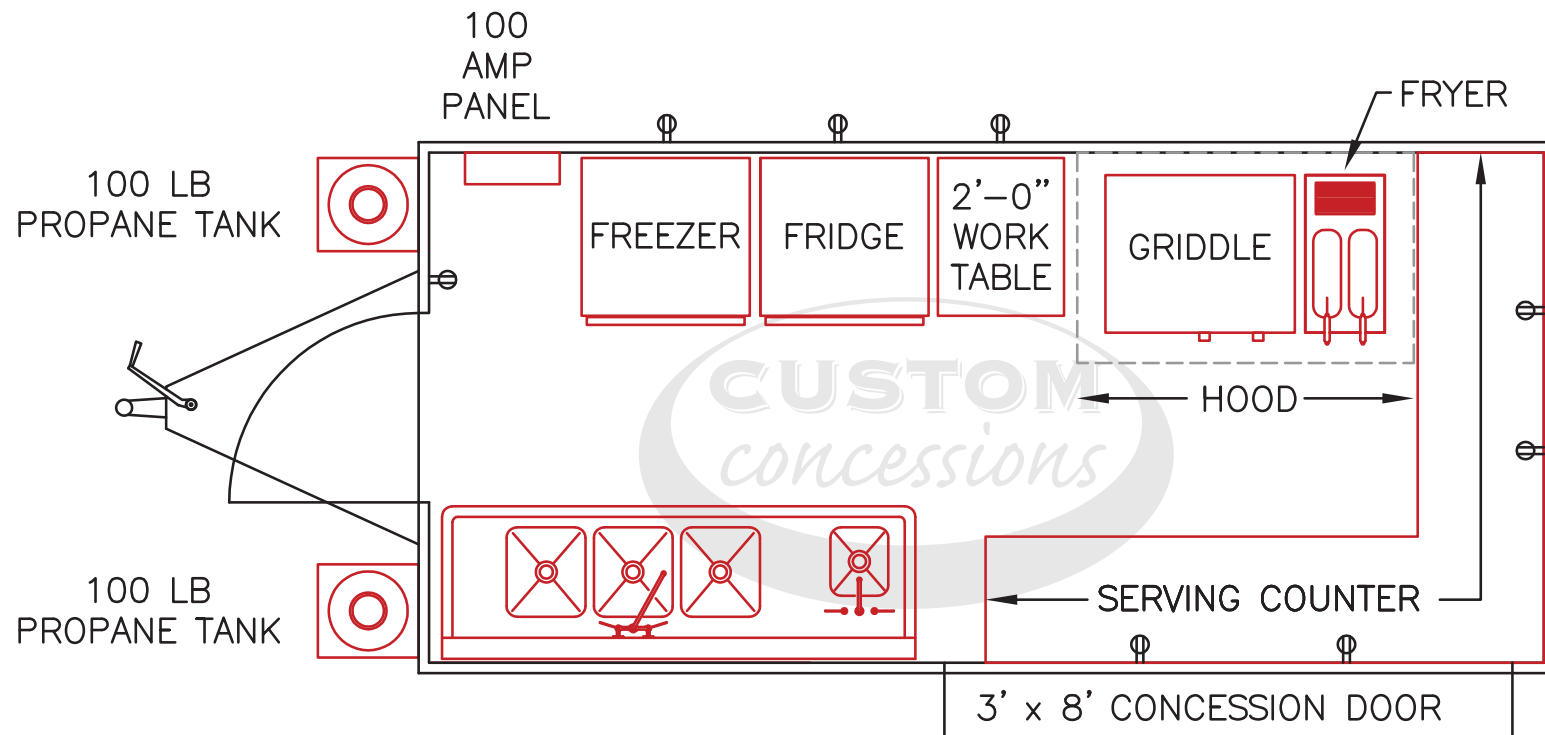

CALL US TOLL FREE: (800) 910-8533

Custom Concessions
12640 Bermuda Triangle Road
Chester, VA 23836

Phone: (800) 910-8533
Fax: (804) 706-1294
Email: sales@customconcessions.com

8.5' x 18' Sample Floorplan